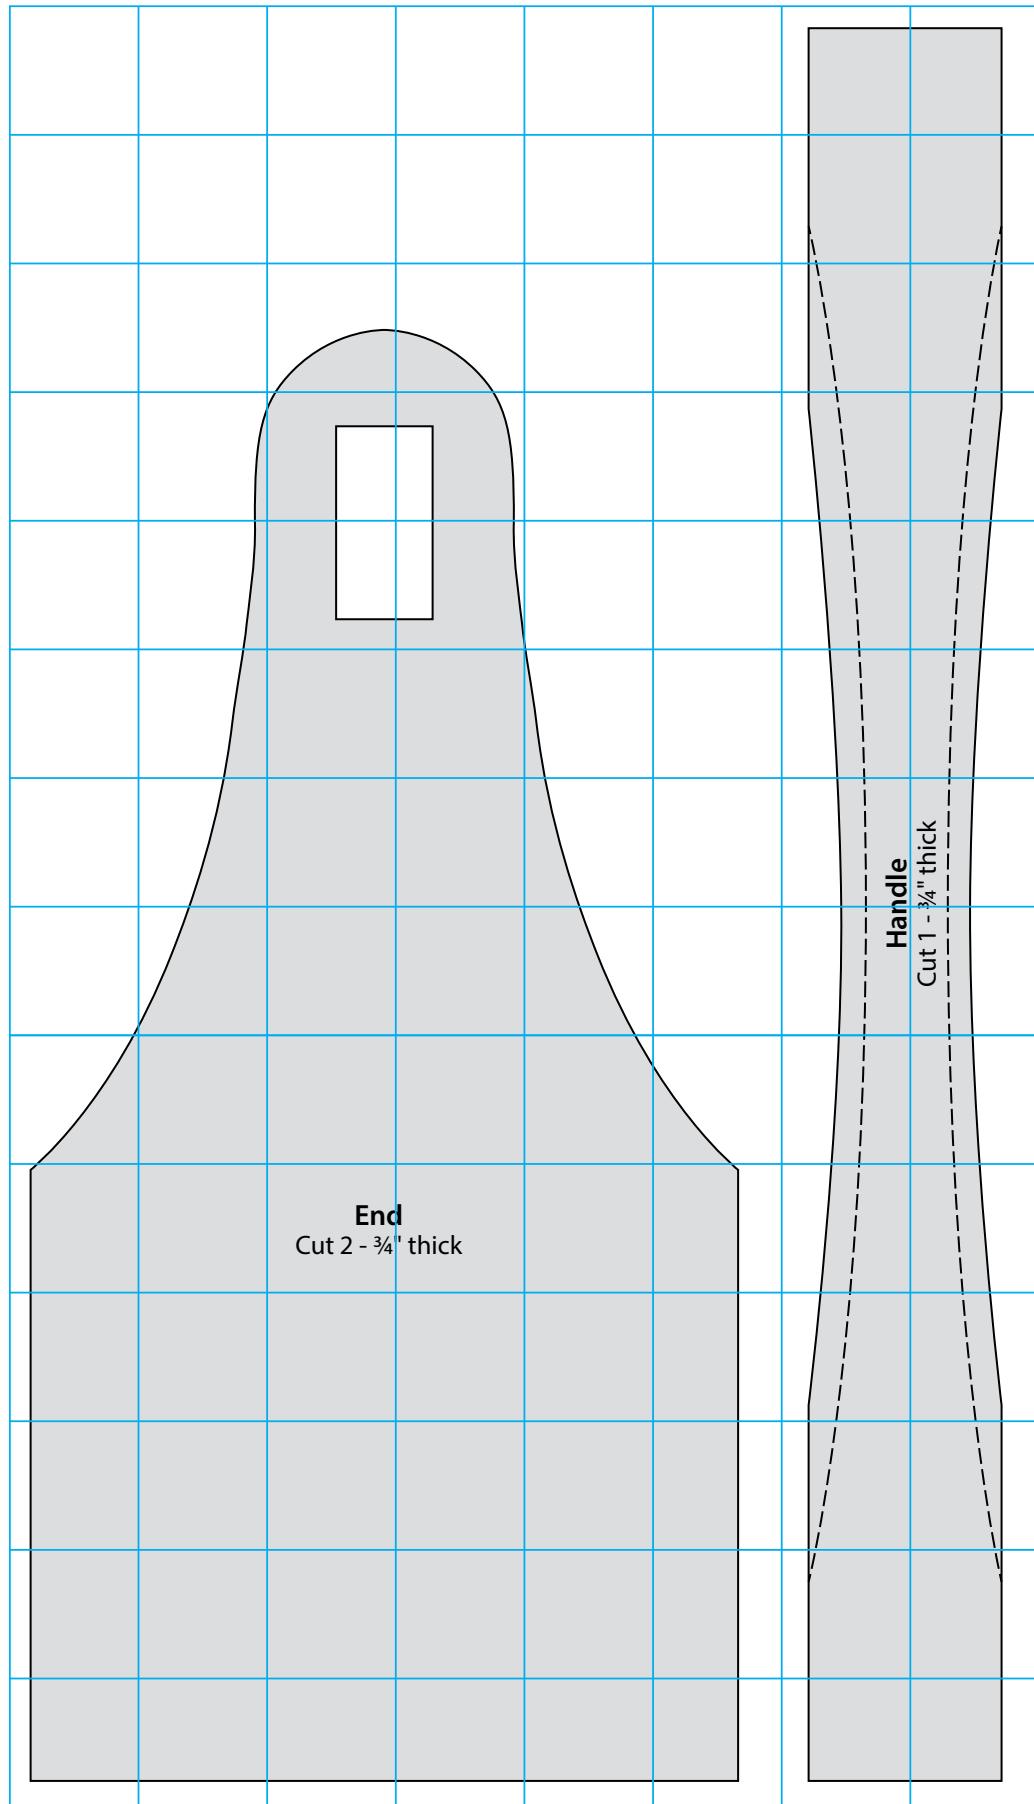

# Child's 1st Toolbox

By Dave Van Ess

Each block of this grid equals 1" in proportion to the original pattern. Enlarge this art to 150%, or to desired size.