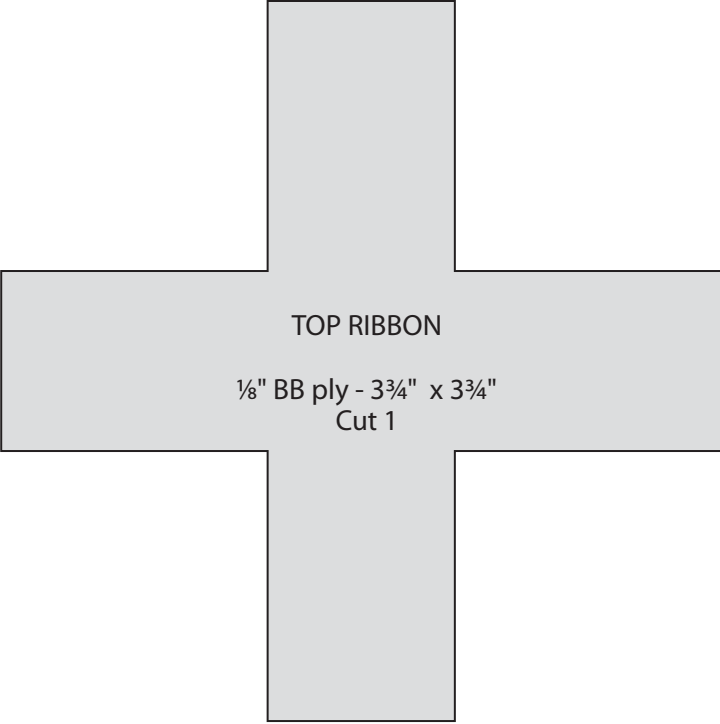

LID RIBBON  
1/8" BB ply  
1" x 3/4" - Cut 4

ELVES

Stack cut -  
1/8" BB ply  
Cut 6 each

SIDES

Stack cut - 3/4" pine  
3 1/2" x 3 1/2"  
Cut 5

BOTTOM

1/8" BB ply - 3 1/2" x 3 1/2"