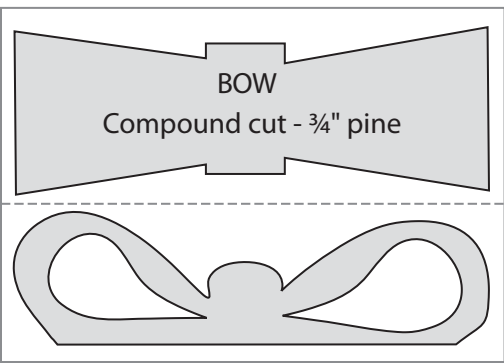

LID RIBBON  
1/8" BB ply  
1" x 3/4" - Cut 4

ELVES

Stack cut -  
1/8" BB ply  
Cut 6 each

SIDES

Stack cut - 3/4" pine  
3 1/2" x 3 1/2"  
Cut 5

BOTTOM

1/8" BB ply - 3 1/2" x 3 1/2"