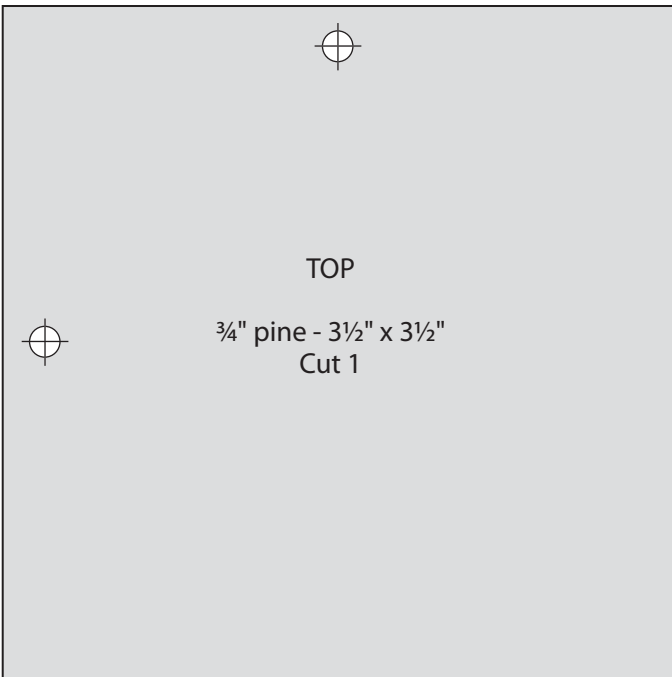

LID RIBBON  
1/8" BB ply  
1" x 3/4" - Cut 4

ELVES

Stack cut -  
1/8" BB ply  
Cut 6 each

SIDES

Stack cut - 3/4" pine  
3 1/2" x 3 1/2"  
Cut 5

BOTTOM

1/8" BB ply - 3 1/2" x 3 1/2"