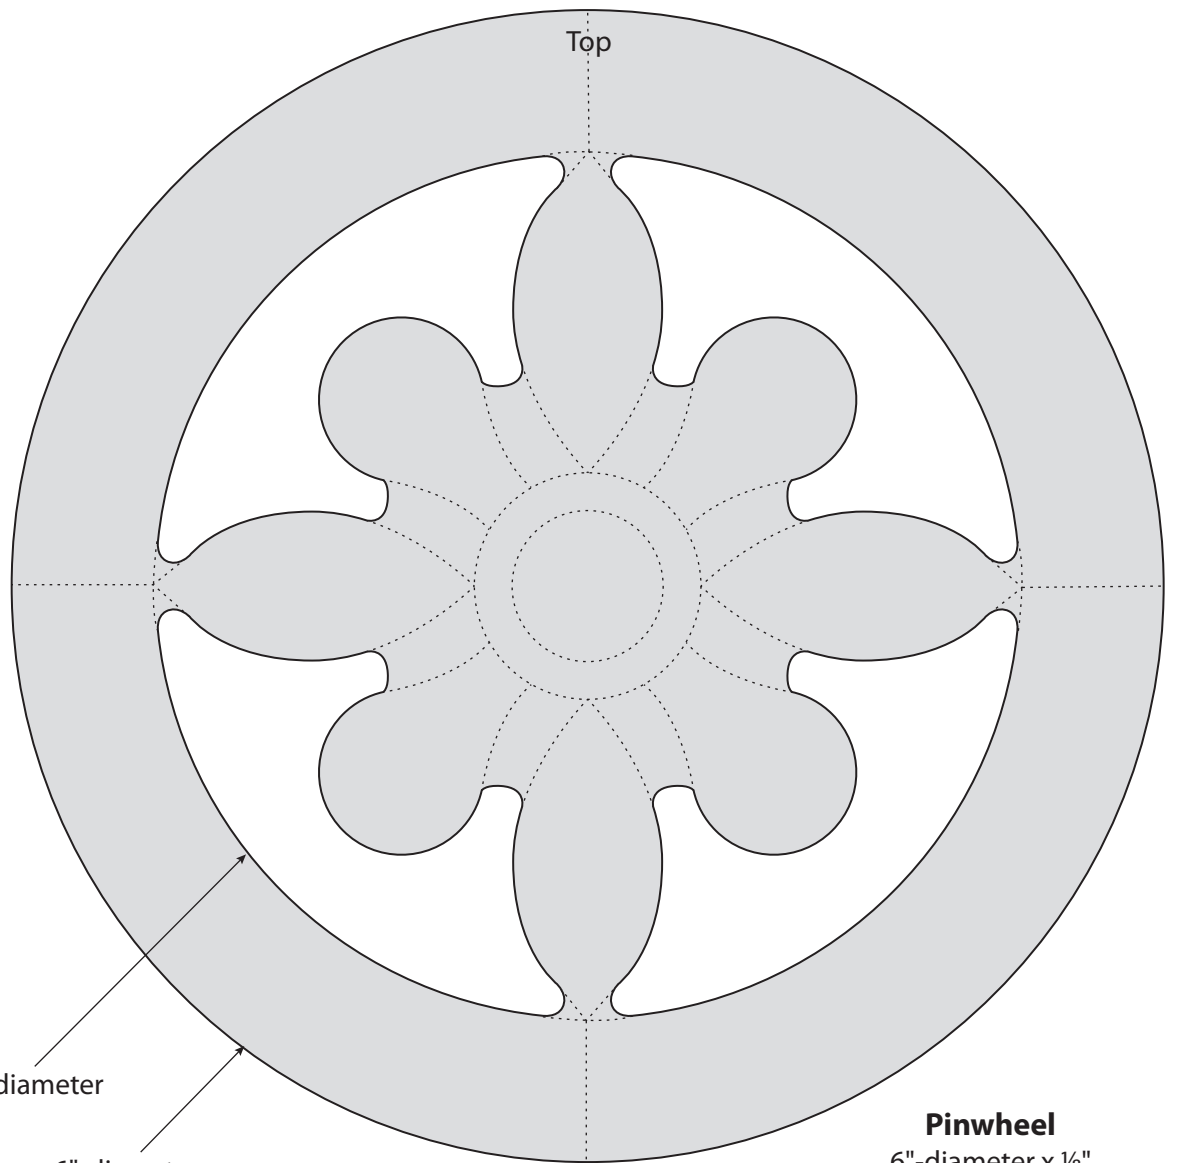

Leaf
Cut 4

Petal
Cut 4

4 1/2"-diameter

6"-diameter

Pinwheel
6"-diameter x 1/8"