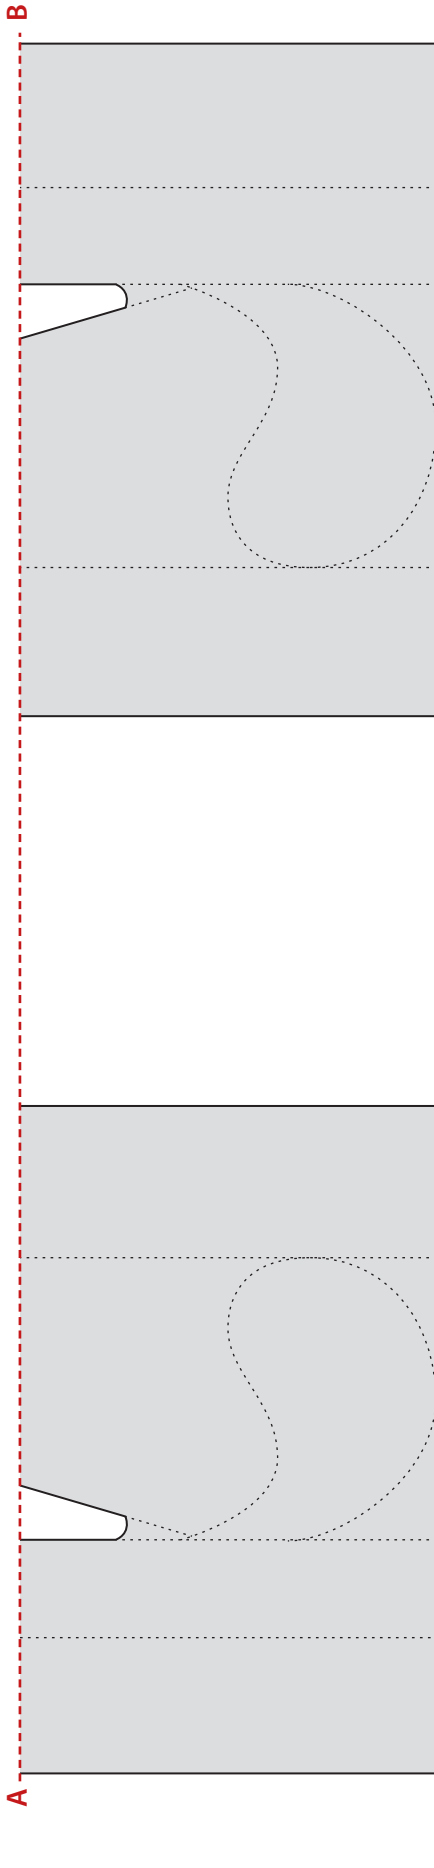

Center

2 ³/₁₆" x 9" x 1/4"
Template

*Note: For 32+ gold
gothic shape
background panes.
(Drawn on Backerboard)*