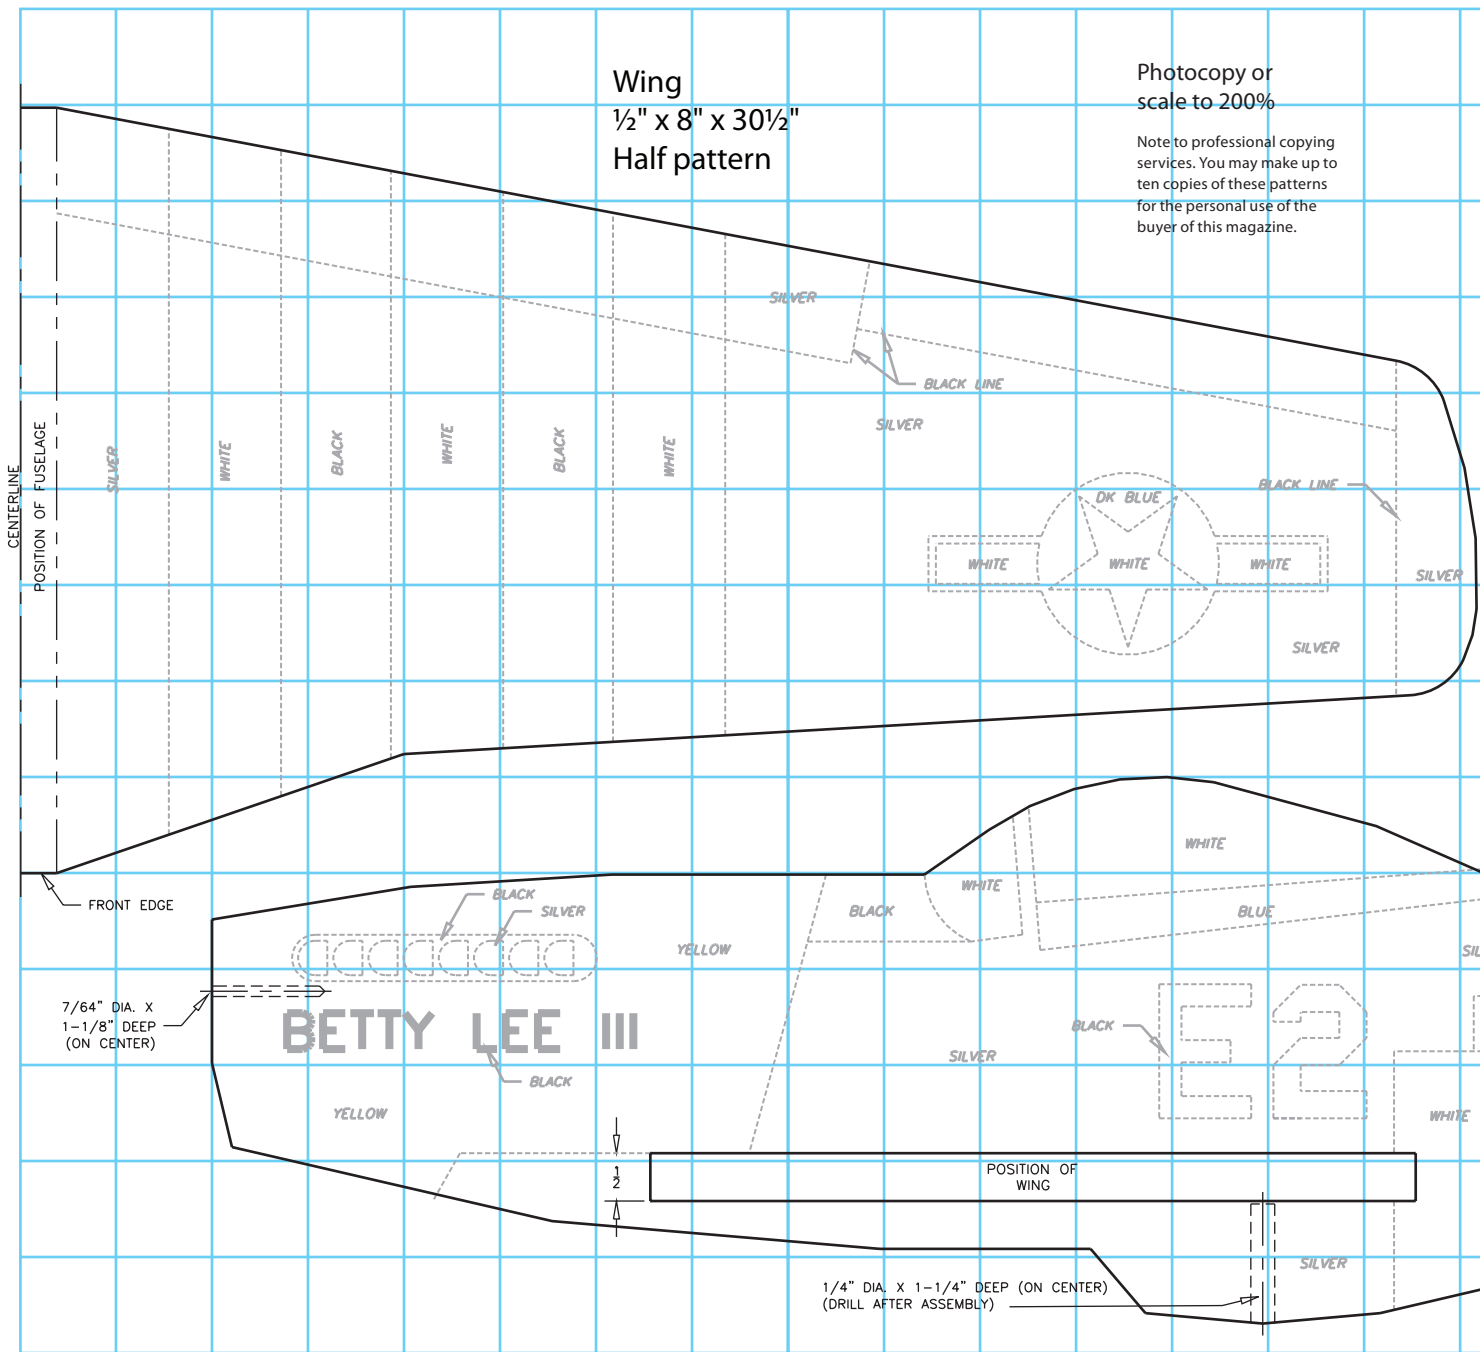

Wing
 $\frac{1}{2}$ " x 8" x $30\frac{1}{2}$ "
 Half pattern

Photocopy or
 scale to 200%

Note to professional copying
 services. You may make up to
 ten copies of these patterns
 for the personal use of the
 buyer of this magazine.

415076

BETTY LEE III

Free Pattern Download of
 AIRPLANE WHIRLIGIG insignia at
www.ScrollSawer.com