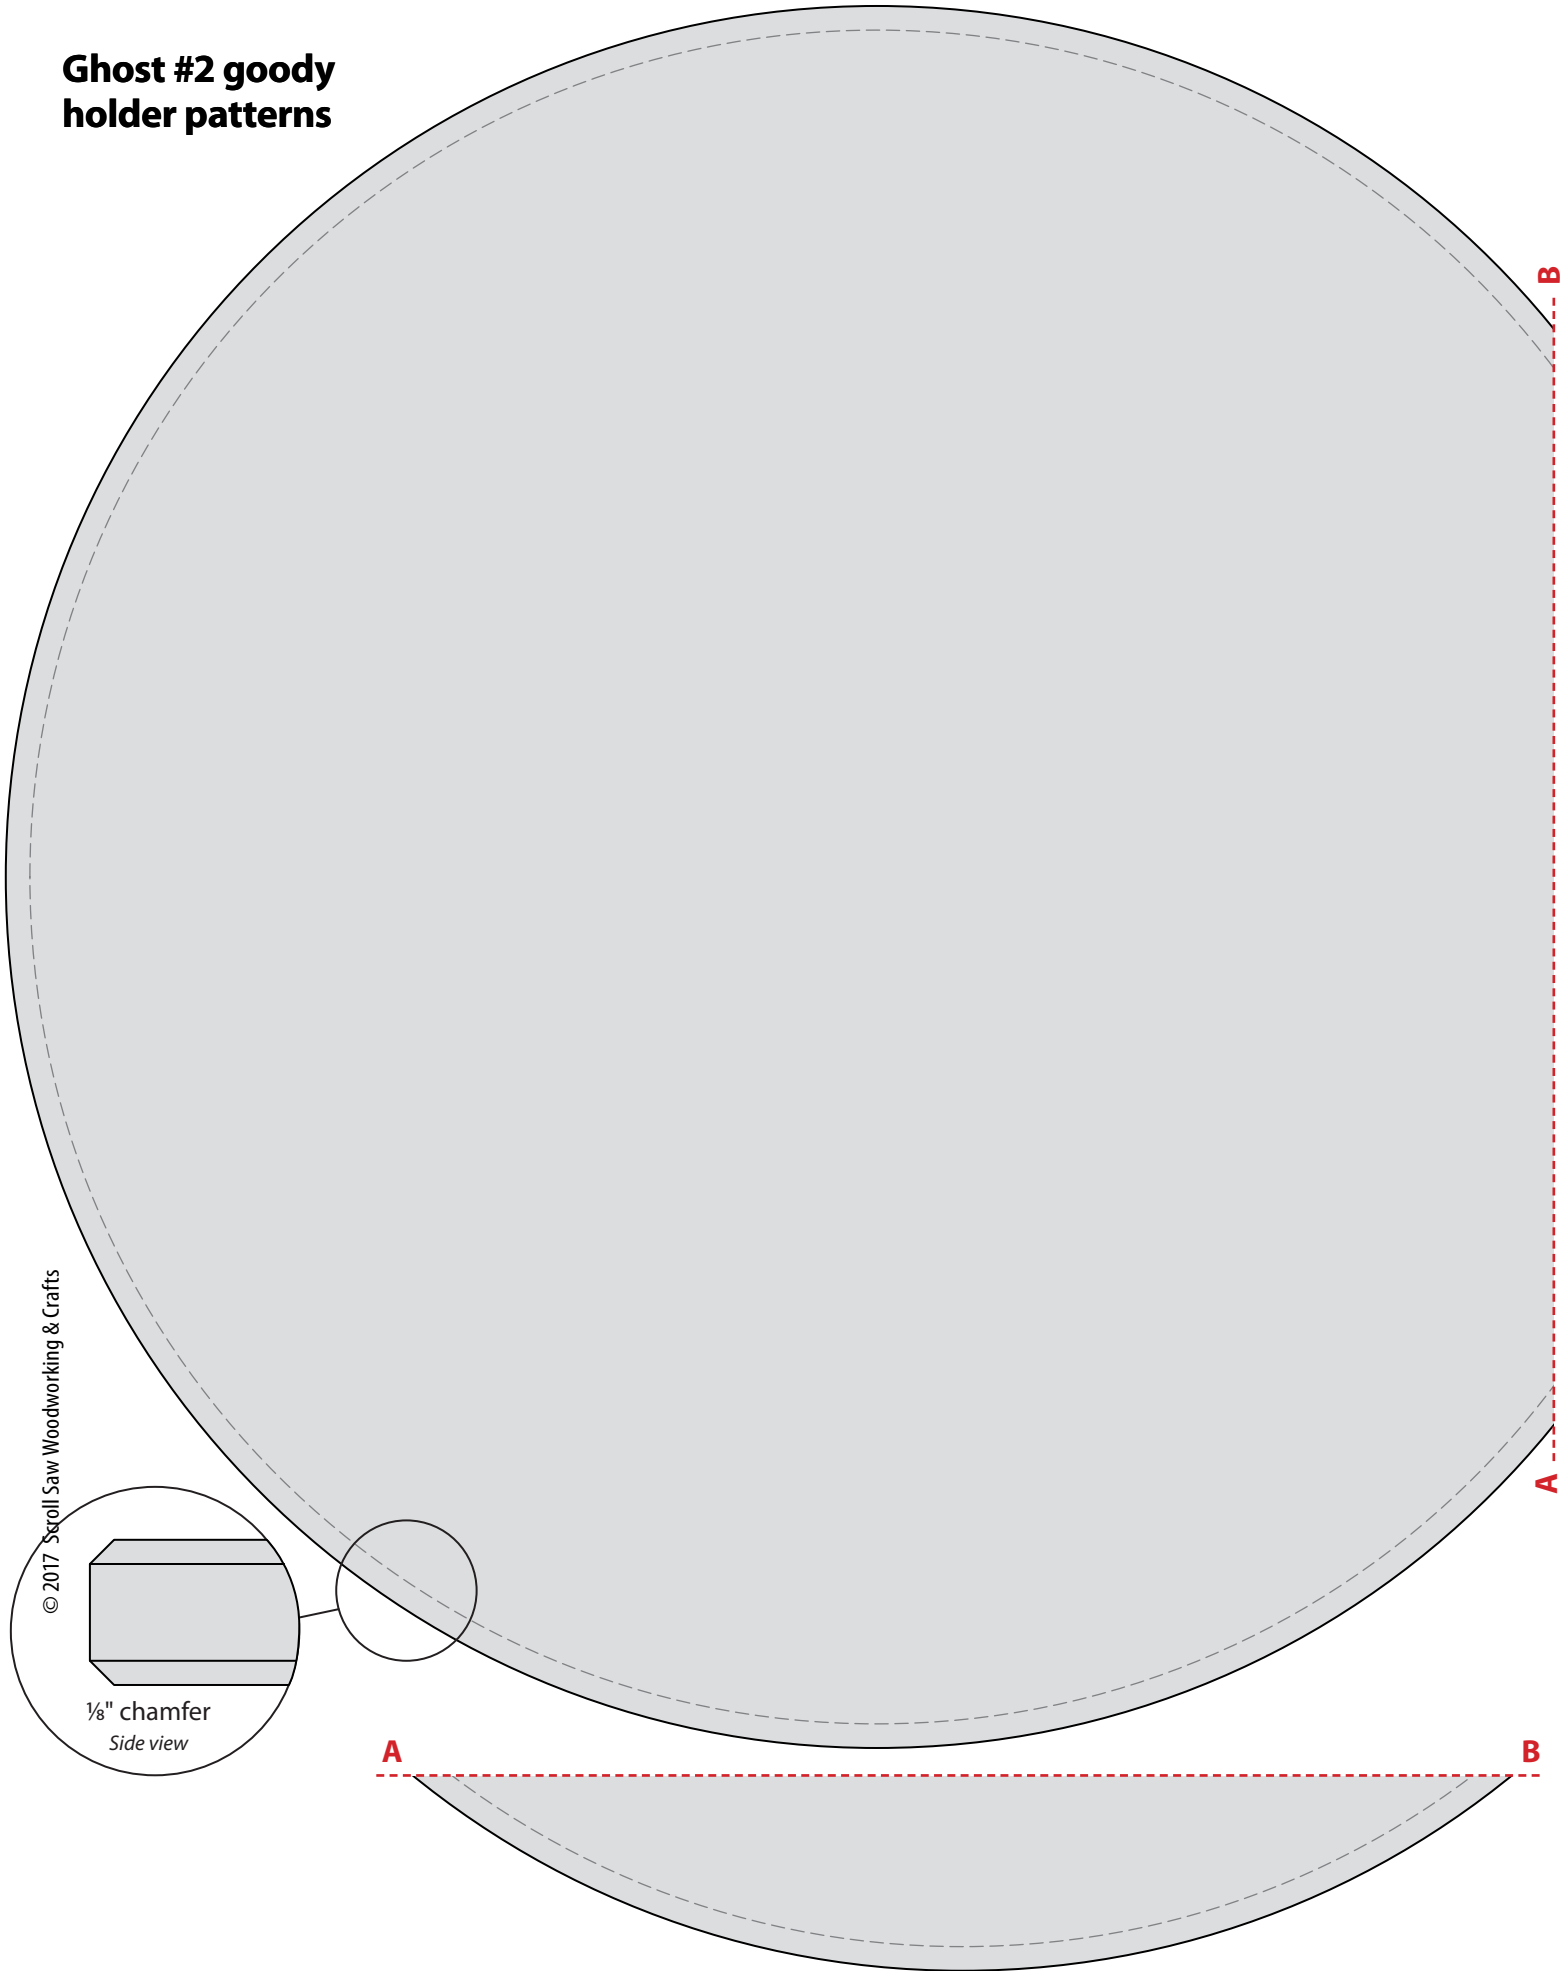

Ghost #2 goody holder patterns

© 2017 Scroll Saw Woodworking & Crafts

1/8" chamfer
Side view