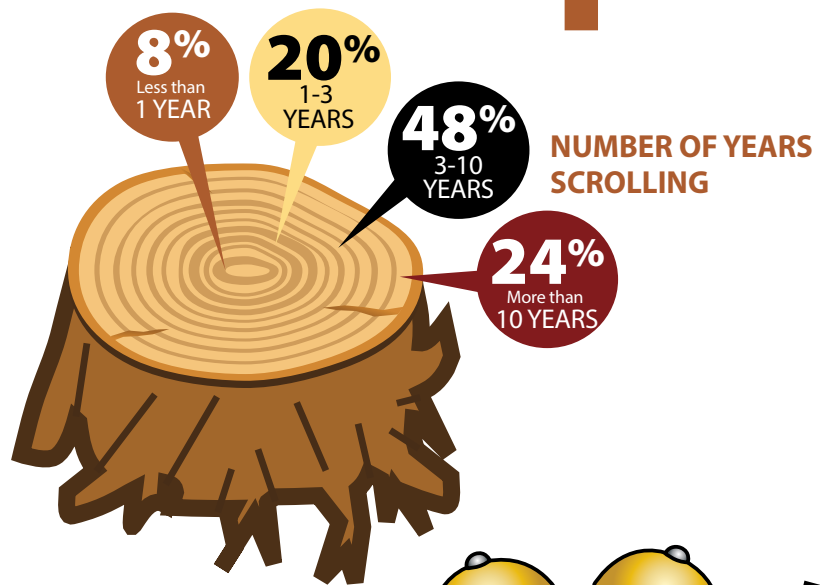

2016 Demographics & Circulation

TOTAL PAID CIRCULATION: 33,236

SUBSCRIBERS: 20,363
SINGLE COPY/NEWSSTANDS: 12,873

GENDER

M 80%

F 20%

AGE GROUPS

31-45 yrs

46-55 yrs

56-65 yrs

66+ yrs

EDUCATION COMPLETED

High School

College

Post Grad

Technical