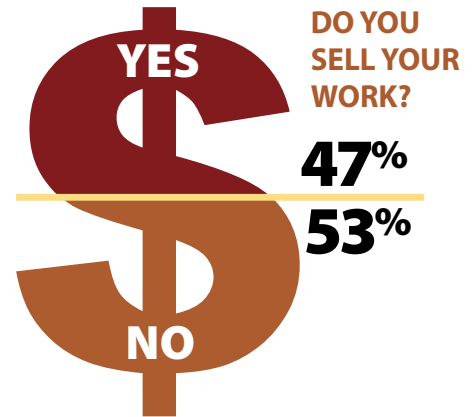

2016 Demographics & Circulation

TOTAL PAID CIRCULATION: 33,236

SUBSCRIBERS: 20,363
SINGLE COPY/NEWSSTANDS: 12,873

GENDER

M 80%

F 20%

AGE GROUPS

31-45 yrs