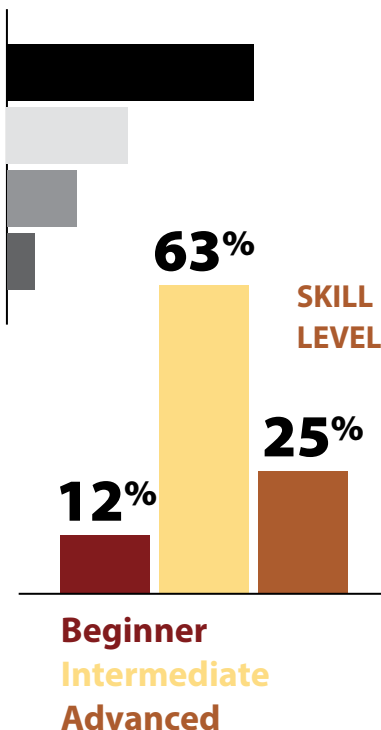

2016 Demographics & Circulation

TOTAL PAID CIRCULATION: 33,236

SUBSCRIBERS: 20,363
SINGLE COPY/NEWSSTANDS: 12,873

GENDER

M 80%

F 20%

AGE GROUPS

31-45 yrs

46-55 yrs

56-65 yrs

66+ yrs

EDUCATION COMPLETED

High School

College

Post Grad

Technical