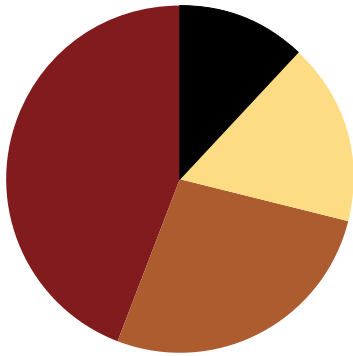

2016 Demographics & Circulation

TOTAL PAID CIRCULATION: 33,236

SUBSCRIBERS: 20,363
SINGLE COPY/NEWSSTANDS: 12,873

GENDER

M 80%

F 20%

AGE GROUPS

31-45 yrs